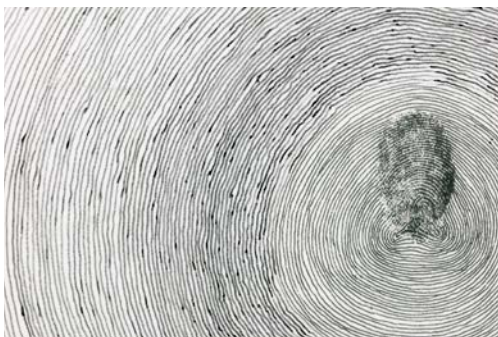

1.

Giuseppe Penone, 2013

© Archivio Penone

2.

Giuseppe Penone

Propagazione di Sèvres - anulare destro (Sèvres Propagation – right ring finger) (detail), 2013

Metal-oxide paint on Sèvres porcelain

Diam. 26 3/4 inches, depth 2 3/8 inches

© Archivio Penone

3.

Giuseppe Penone

Propagazione di Sèvres - mignolo destro (Sèvres Propagation – right little finger) (detail), 2013

Metal-oxide paint on Sèvres porcelain

Diam. 26 3/4 inches, depth 2 3/8 inches